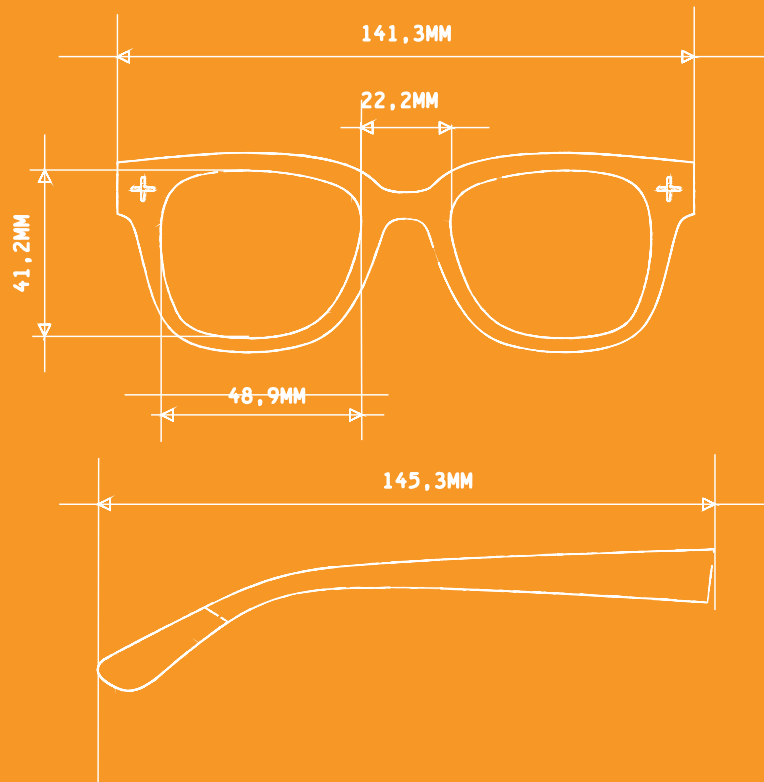

LENS AVAILABLE: UV. protector

CAT.:3.....

FRAME (MM): ..136.....

BRIDGE (MM): ..18.....

THE BRIDGE DISTANCE
MEASURES THE SPACE BETWEEN
TWO LENS

TEMPLE (MM): ..140.....

NEW

OKKIA