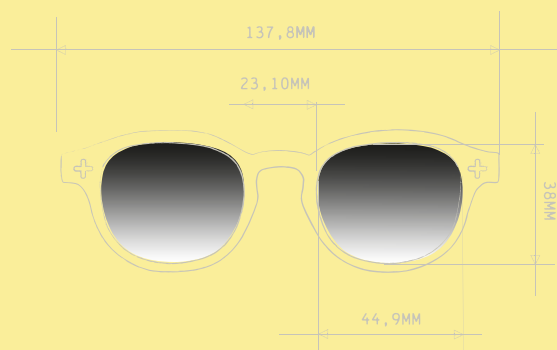

FRAME (MM): ..144.....

BRIDGE (MM): ..22.....
THE BRIDGE DISTANCE
MEASURES THE SPACE BETWEEN
TWO LENS

TEMPLE (MM): ..144.....

OKKIA

READER SUN GLASSES

DEAL SOLUTION FOR THE COMFORTABLE READING ON THE BEACH

AVAILABLE IN 5 POWERS: 1.00-1.50-2.00-2.50-3.00

Soft touch sunglasses & Reading

pwr: 1.00; 1.50; 2.00; 2.50; 3.00

OK23BSL black
mod. CLAUDIA

OK09BSL black
mod. ADRIANA

OK08BSL black
mod. AURELIO

OK018-AS
Bijoux with charms glasses
and face mask holder