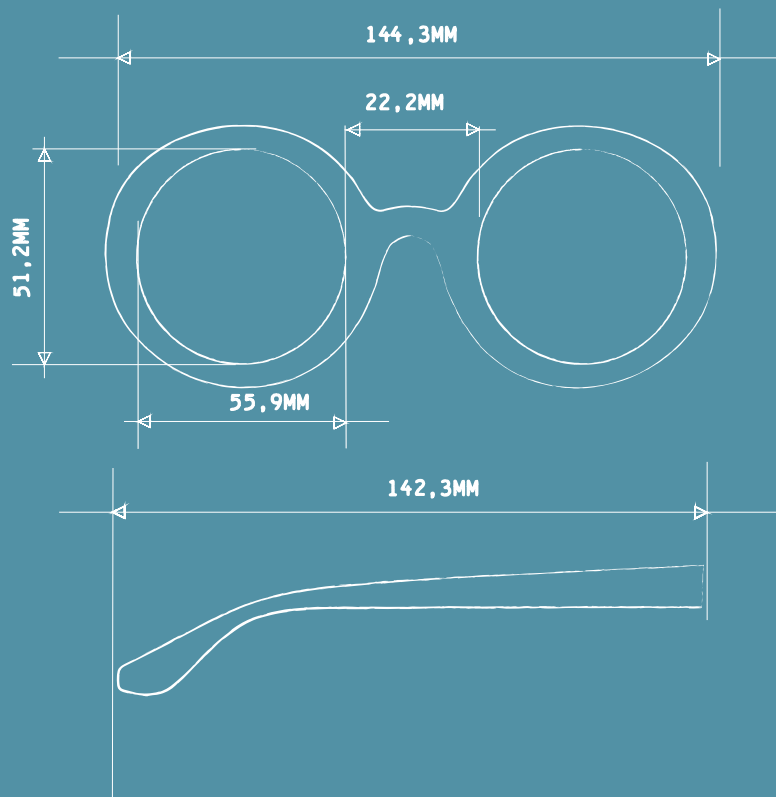

LENS AVAILABLE: UV. protector

CAT.:3.....

FRAME (MM): ..144.....

BRIDGE (MM): ..22.....
THE BRIDGE DISTANCE
MEASURES THE SPACE BETWEEN
TWO LENS

TEMPLE (MM): ..142.....

OKKIA

OK014

OKKIA