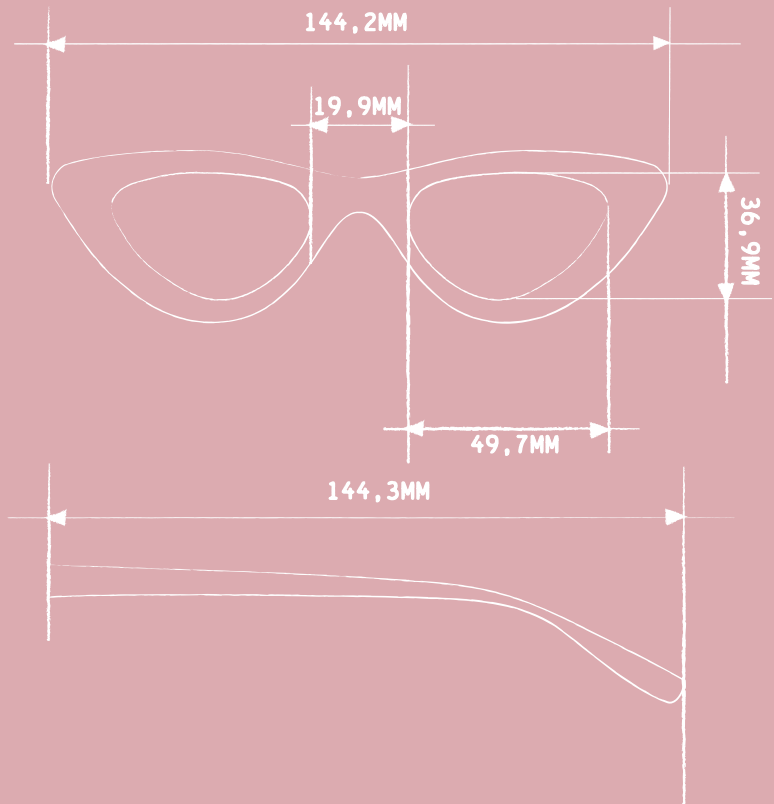

OKKIA

OK009