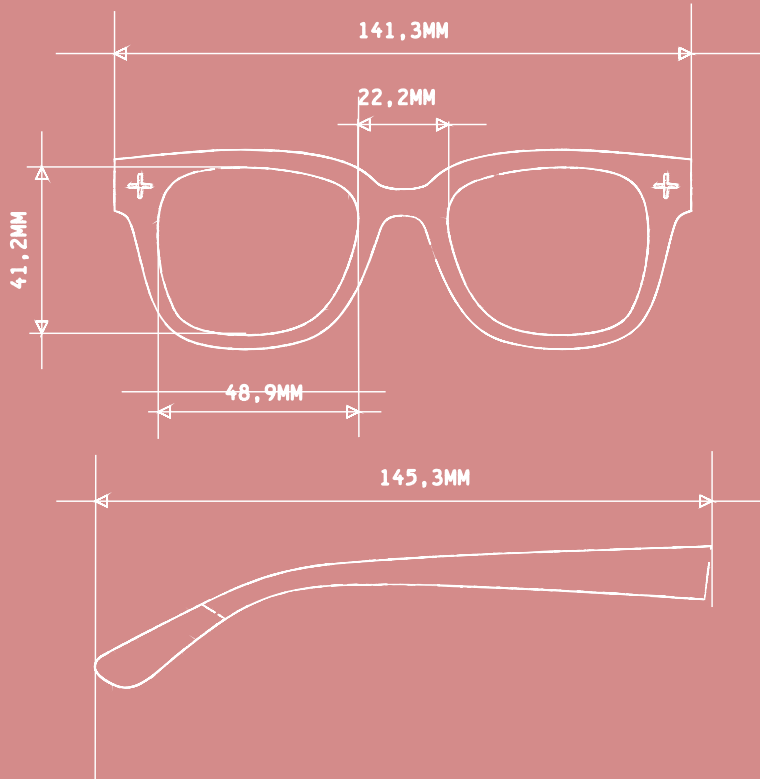

OKKIA

blue light block lens

OK017

screen-reader