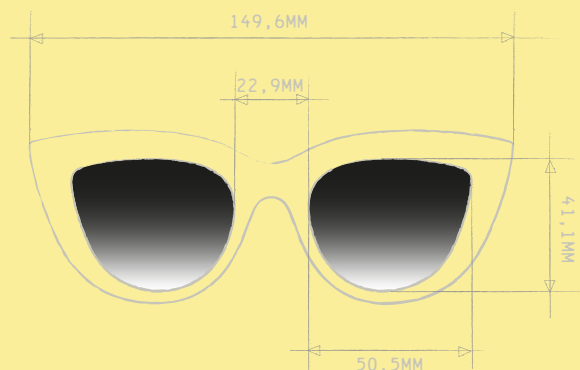

FRAME (MM): ..144.....

BRIDGE (MM): ..22.....
THE BRIDGE DISTANCE
MEASURES THE SPACE BETWEEN
TWO LENS

TEMPLE (MM): ..144.....

OKKIA

READER SUN GLASSES

DEAL SOLUTION FOR THE COMFORTABLE READING ON THE BEACH

AVAILABLE IN 5 POWERS: 1.00-1.50-2.00-2.50-3.00

Soft touch sunglasses & Reading

pwr: 1.00; 1.50; 2.00; 2.50; 3.00

OK23BSL black
mod. CLAUDIA

OK09BSL black
mod. ADRIANA

OK08BSL black
mod. AURELIO

OK018-AS
Bijoux with charms glasses
and face mask holder