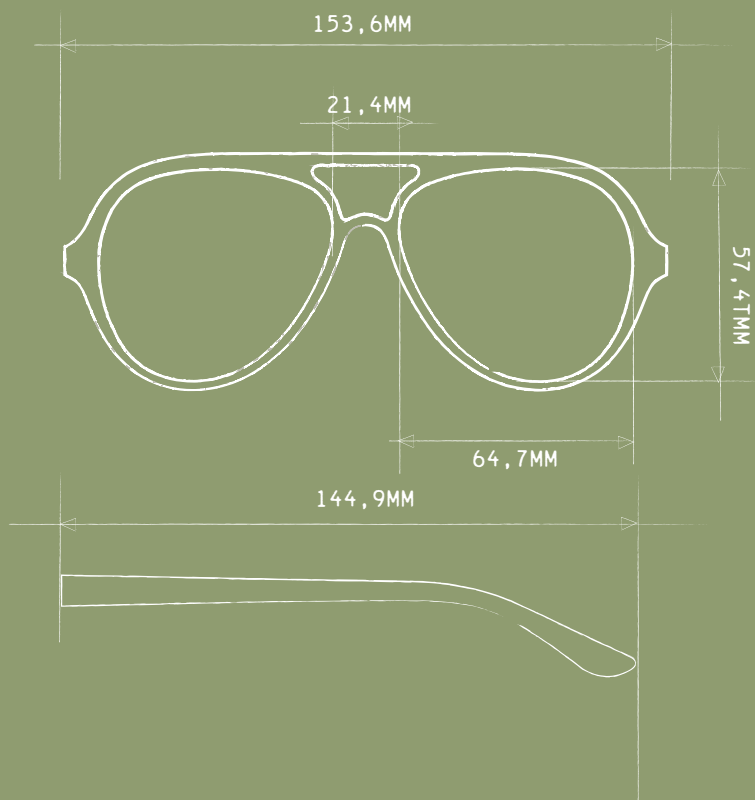

LENS AVAILABLE: *UV*. protector

CAT.: *3*

FRAME (MM): *.45*.....

BRIDGE (MM): *22*

THE BRIDGE DISTANCE
MEASURES THE SPACE BETWEEN
TWO LENS

TEMPLE (MM): *.45*

NEW

OKKIA