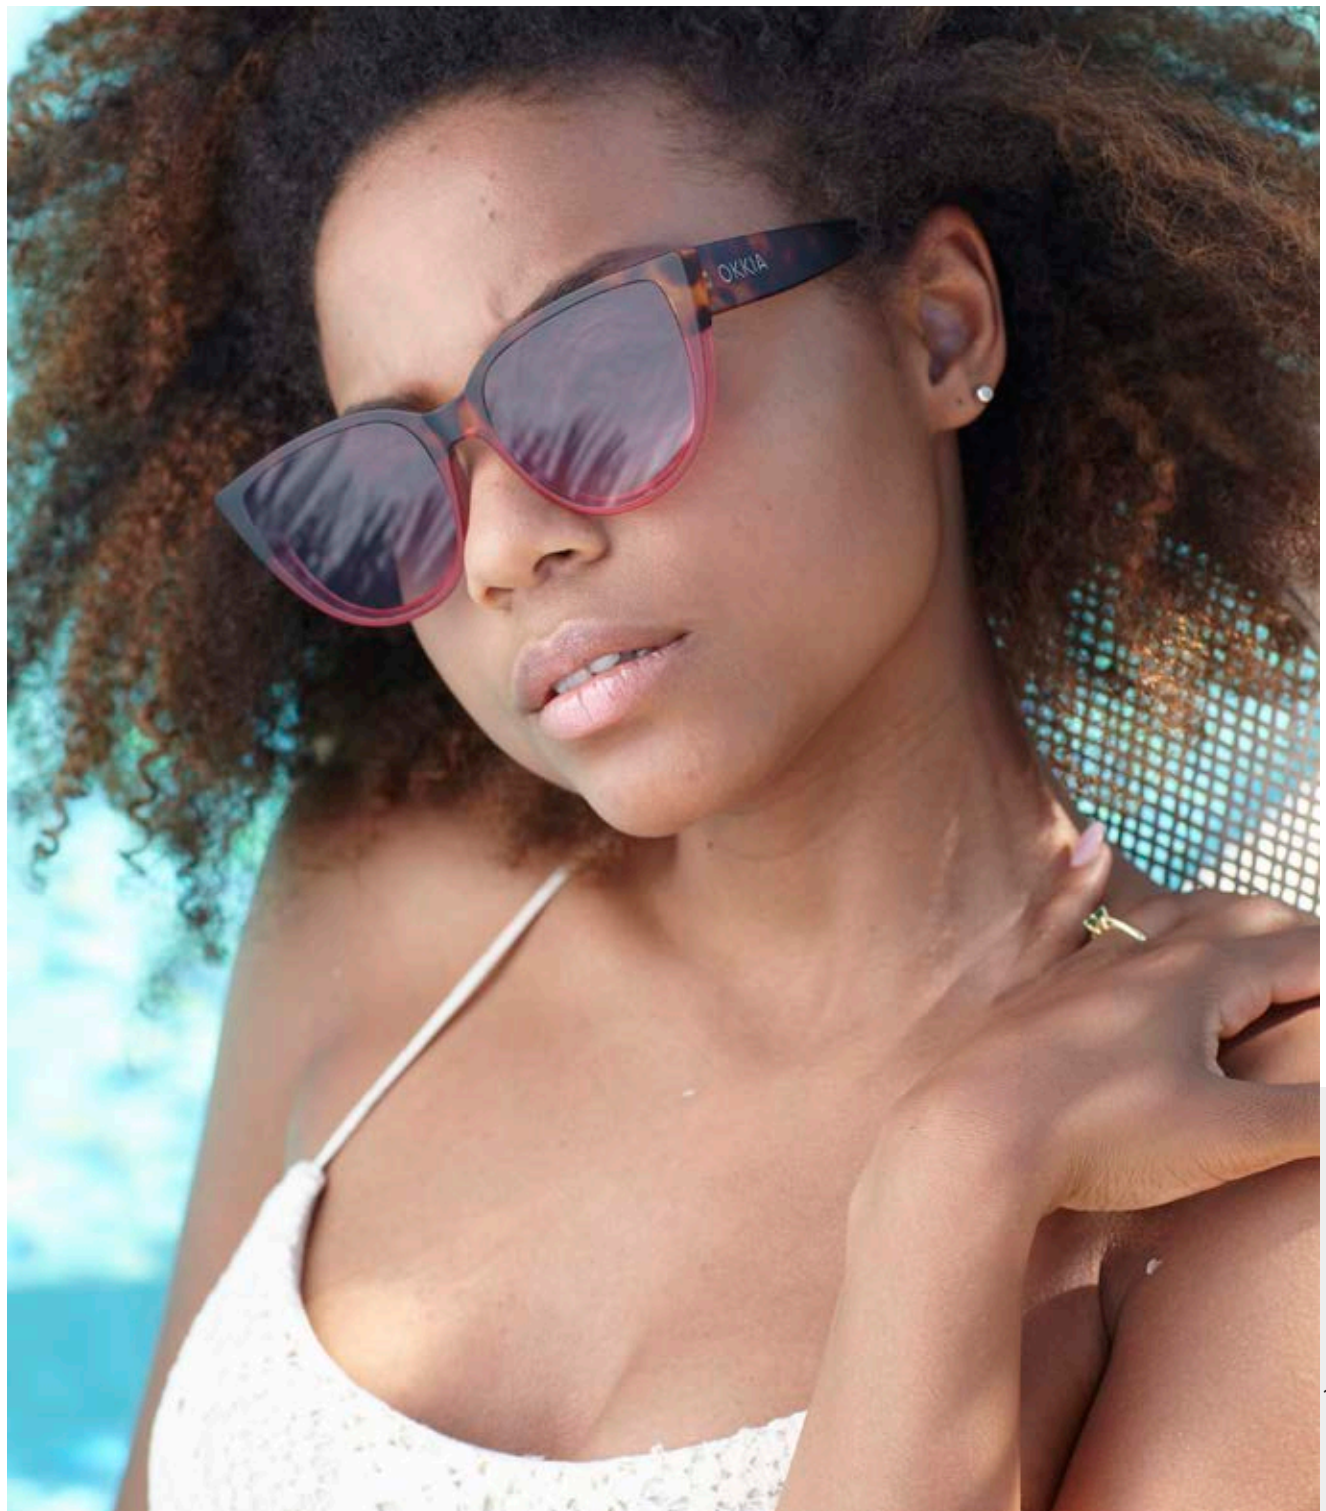

FRAME (MM): ..153.....

BRIDGE (MM): ..21.....

THE BRIDGE DISTANCE
MEASURES THE SPACE BETWEEN
TWO LENS

TEMPLE (MM): ..145.....

NEW

OKKIA

OK020

OKKIA