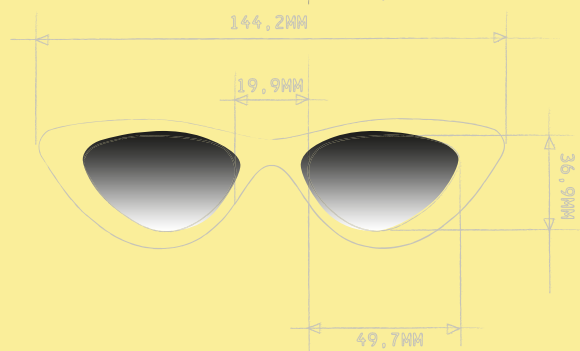

FRAME (MM): ..144.....

BRIDGE (MM): ..22.....
THE BRIDGE DISTANCE
MEASURES THE SPACE BETWEEN
TWO LENS

TEMPLE (MM): ..144.....

OKKIA

READER SUN GLASSES

DEAL SOLUTION FOR THE COMFORTABLE READING ON THE BEACH

AVAILABLE IN 5 POWERS: 1.00-1.50-2.00-2.50-3.00

Soft touch sunglasses & Reading

pwr: 1.00; 1.50; 2.00; 2.50; 3.00

OK23BSL black
mod. CLAUDIA

OK09BSL black
mod. ADRIANA

OK08BSL black
mod. AURELIO

OK018-AS
Bijoux with charms glasses
and face mask holder