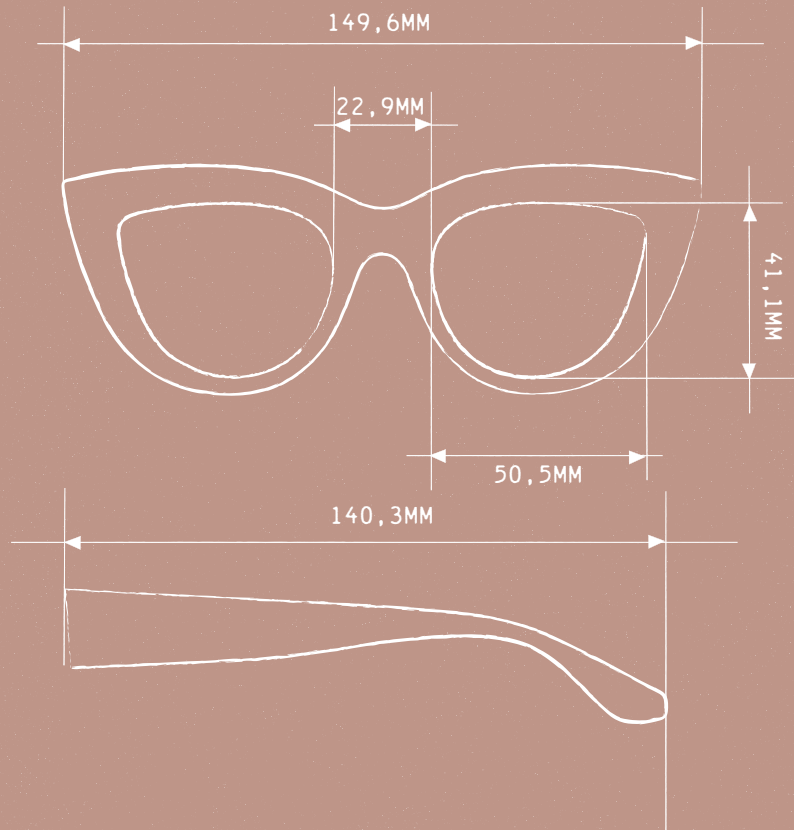

THE BRIDGE DISTANCE
MEASURES THE SPACE BETWEEN
TWO LENS

TEMPLE (MM): ..142.....

OKKIA

OK013

OKKIA

OK013-PH pink/havana
mod. CLAUDIA

NEW

OK013-HB havana blue
mod. CLAUDIA