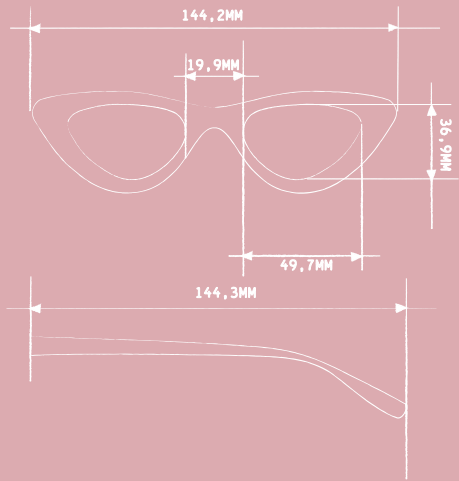

OKKIA

OK009