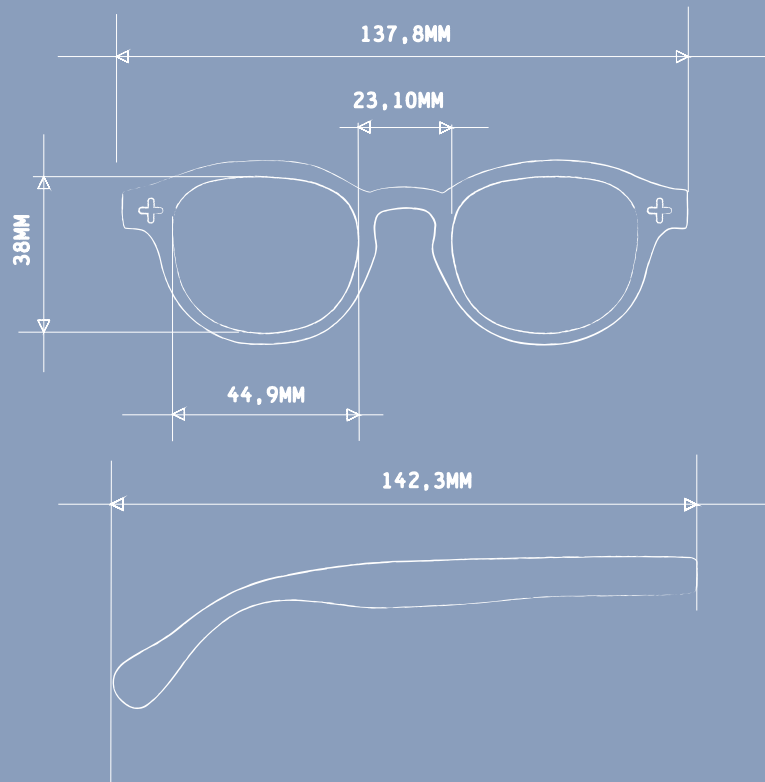

ART.:OK. 012.....

DRAWING N.: 34.....

DRAWING BY: [Signature].....

DATE:27.11.2020.....

LENS (MM): 41x49.....

LENS AVAILABLE: UV. protector

CAT.:3.....

FRAME (MM): 141.....

BRIDGE (MM): 22.....

THE BRIDGE DISTANCE
MEASURES THE SPACE BETWEEN
TWO LENS

TEMPLE (MM): 145.....

OKKIA

OK010

OKKIA

OK010-BK black
mod. AURELIO

OK010-YE yellow
mod. AURELIO