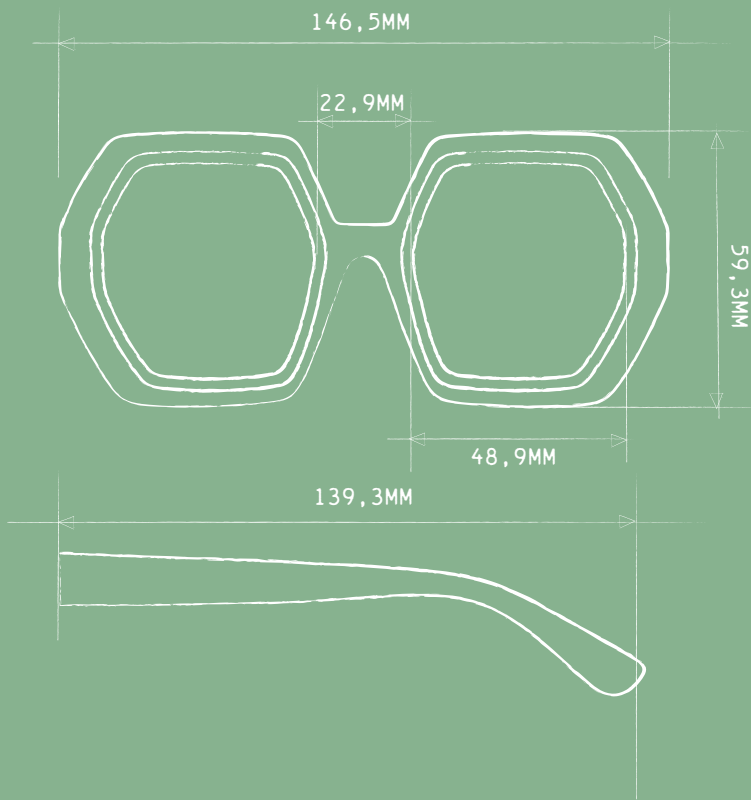

OKKIA

OK015