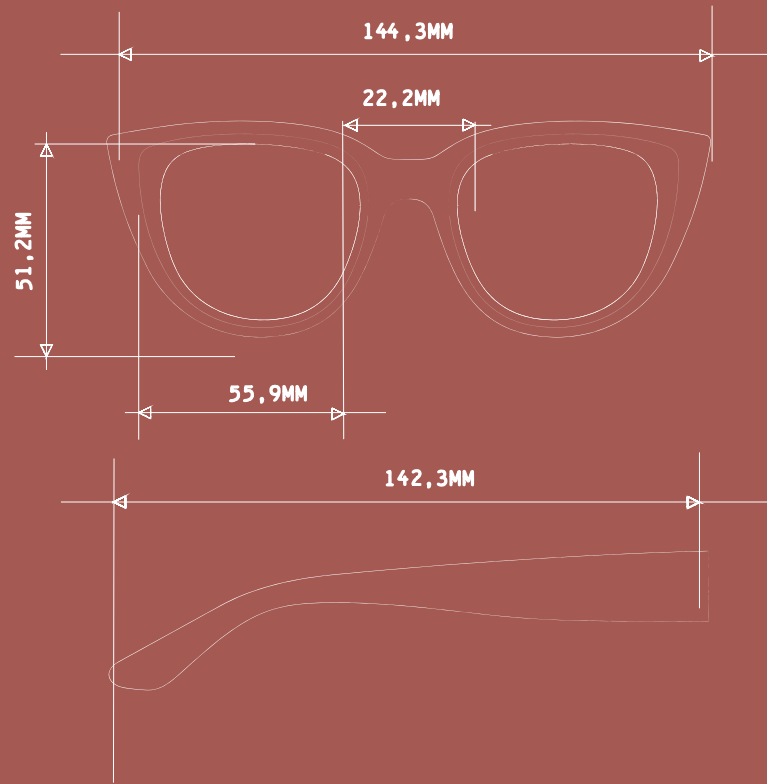

FRAME (MM): ..153.....

BRIDGE (MM): ..21.....

THE BRIDGE DISTANCE
MEASURES THE SPACE BETWEEN
TWO LENS

TEMPLE (MM): ..145.....

NEW

OKKIA

OK020

OKKIA