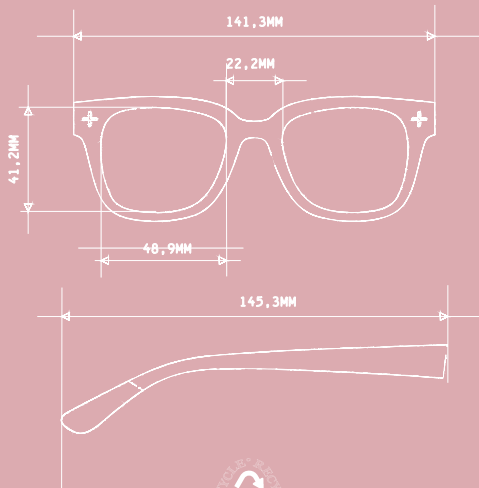

OK017 screen-reader