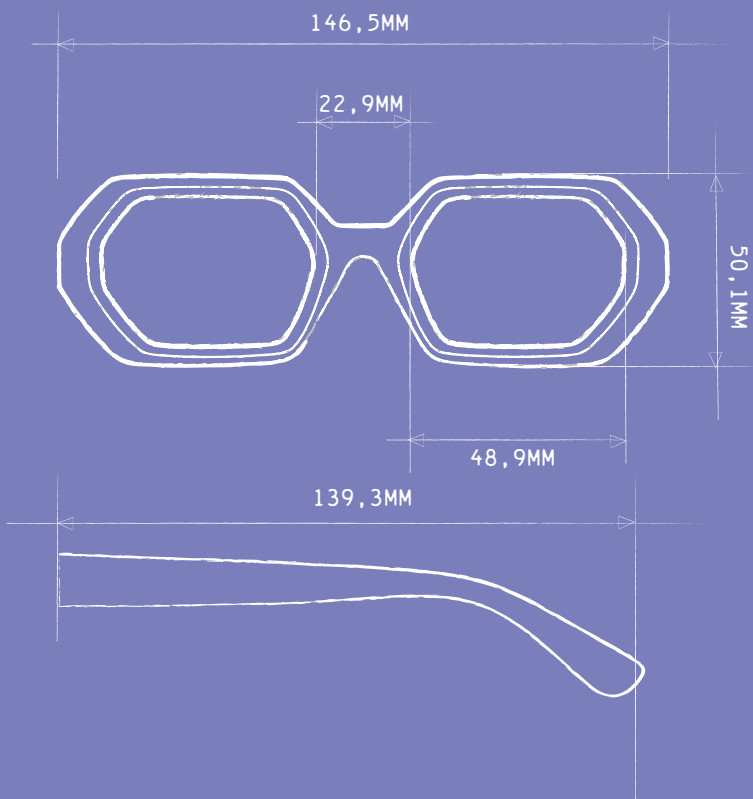

ART.:OK.015.....

DRAWING N.: .49.....

DRAWING BY:*MS*.....

DATE:27.11.2020.....

LENS (MM): .48x48.....

LENS AVAILABLE: UV Protector

CAT.:3.....

FRAME (MM): ..146.....

BRIDGE (MM): ..23.....

THE BRIDGE DISTANCE
MEASURES THE SPACE BETWEEN
TWO LENS

TEMPLE (MM): ..140.....

NEW

OKKIA

OK022

OK022-BK black
mod. ANDREA

OK022-D60 weed color sixty decor
mod. ANDREA